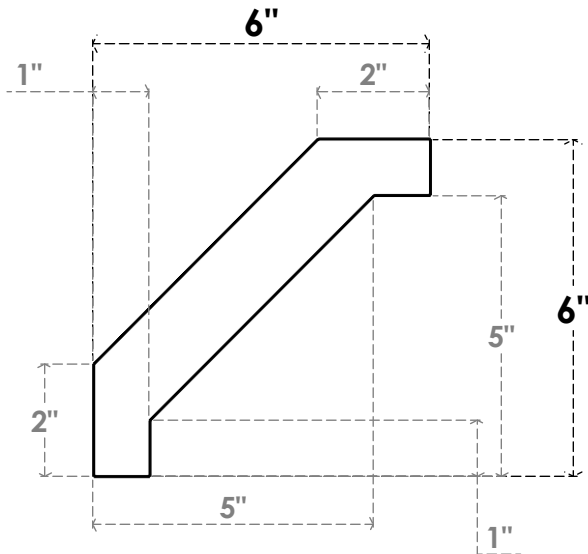

ITEM NUMBER: BRCPO050X06000X06000BUR

5"W X 6"D X 6"H BURLINGTON ARCHITECTURAL GRADE PVC OPEN BRACE

SIDE PROFILE

FRONT PROFILE

ISOMETRIC

EKENA MILLWORK
2300 WEST MAIN ST.
CLARKSVILLE, TX 75426
TOLL FREE: 866-607-0453
WWW.EKENAMILLWORK.COM