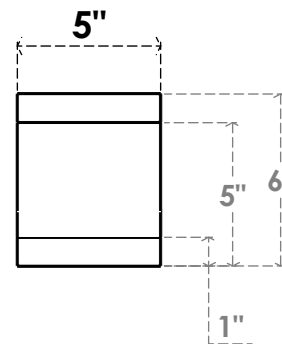

ITEM NUMBER: BRCPO050X06000X06000BUR

5"W X 6"D X 6"H BURLINGTON ARCHITECTURAL GRADE PVC OPEN BRACE

SIDE PROFILE

FRONT PROFILE

ISOMETRIC

EKENA MILLWORK
2300 WEST MAIN ST.
CLARKSVILLE, TX 75426
TOLL FREE: 866-607-0453
WWW.EKENAMILLWORK.COM