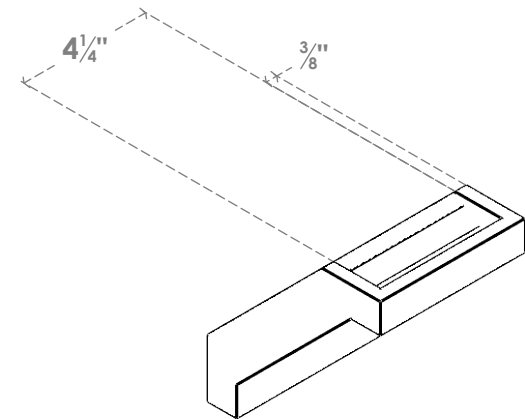

ITEM NUMBER: BRCPO050X06000X06000BUR

5"W X 6"D X 6"H BURLINGTON ARCHITECTURAL GRADE PVC OPEN BRACE

SIDE PROFILE

FRONT PROFILE

ISOMETRIC

EKENA MILLWORK
2300 WEST MAIN ST.
CLARKSVILLE, TX 75426
TOLL FREE: 866-607-0453
WWW.EKENAMILLWORK.COM